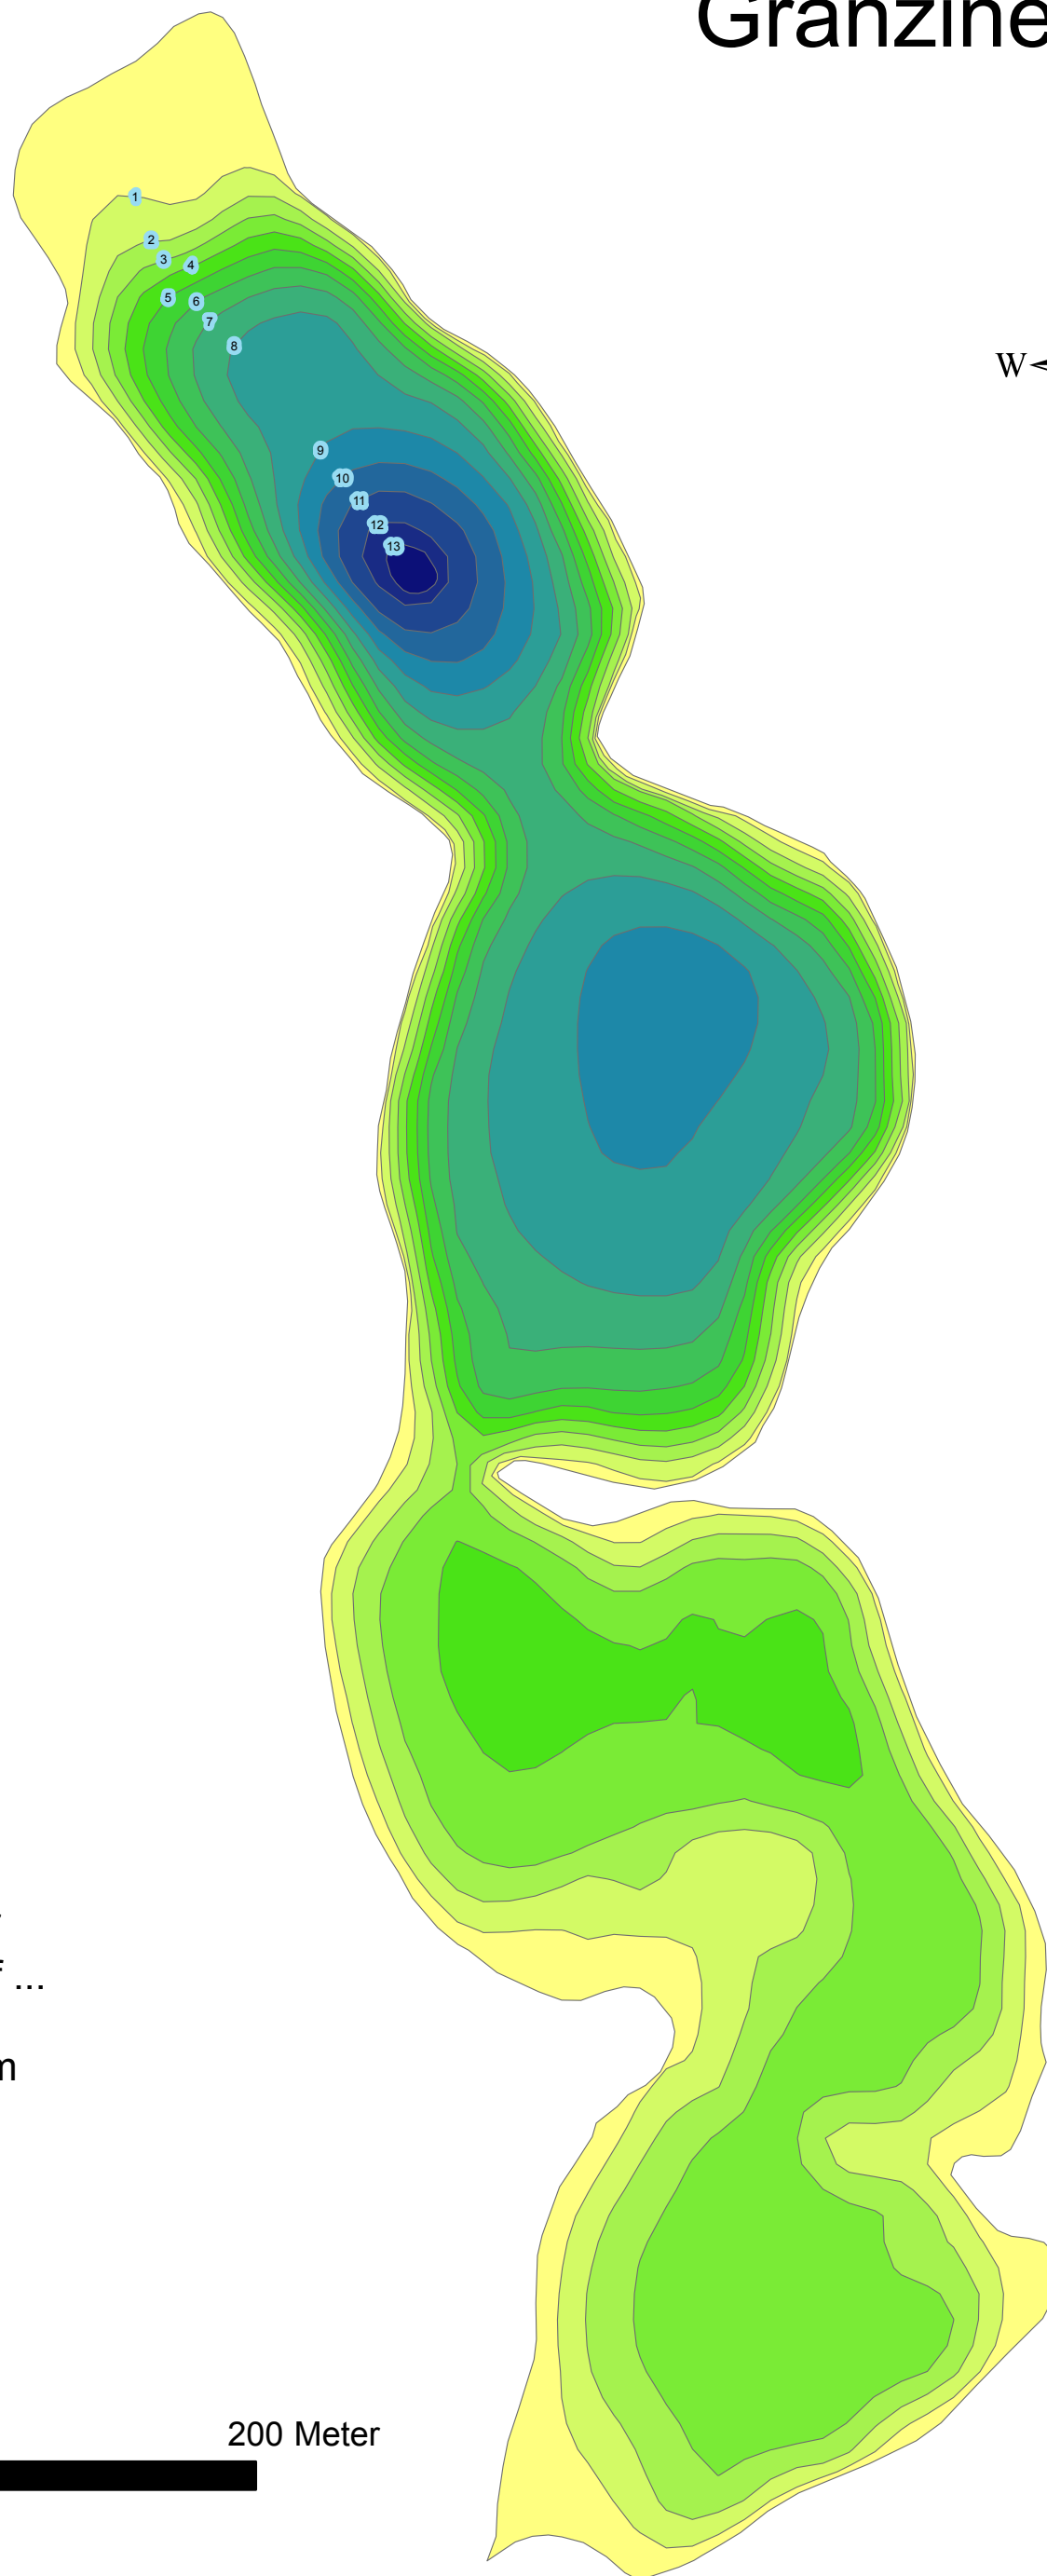

Granziner See

Legende

| |
|-------|
| 0,0 |
| -1,0 |
| -2,0 |
| -3,0 |
| -4,0 |
| -5,0 |
| -6,0 |
| -7,0 |
| -8,0 |
| -9,0 |
| -10,0 |
| -11,0 |
| -12,0 |
| -13,0 |

Tiefe in m, z. B.:

0,0 = 0 bis < 1 m tief
-1,0 = 1 bis < 2 m tief ...

Maximaltiefe: 13,20 m