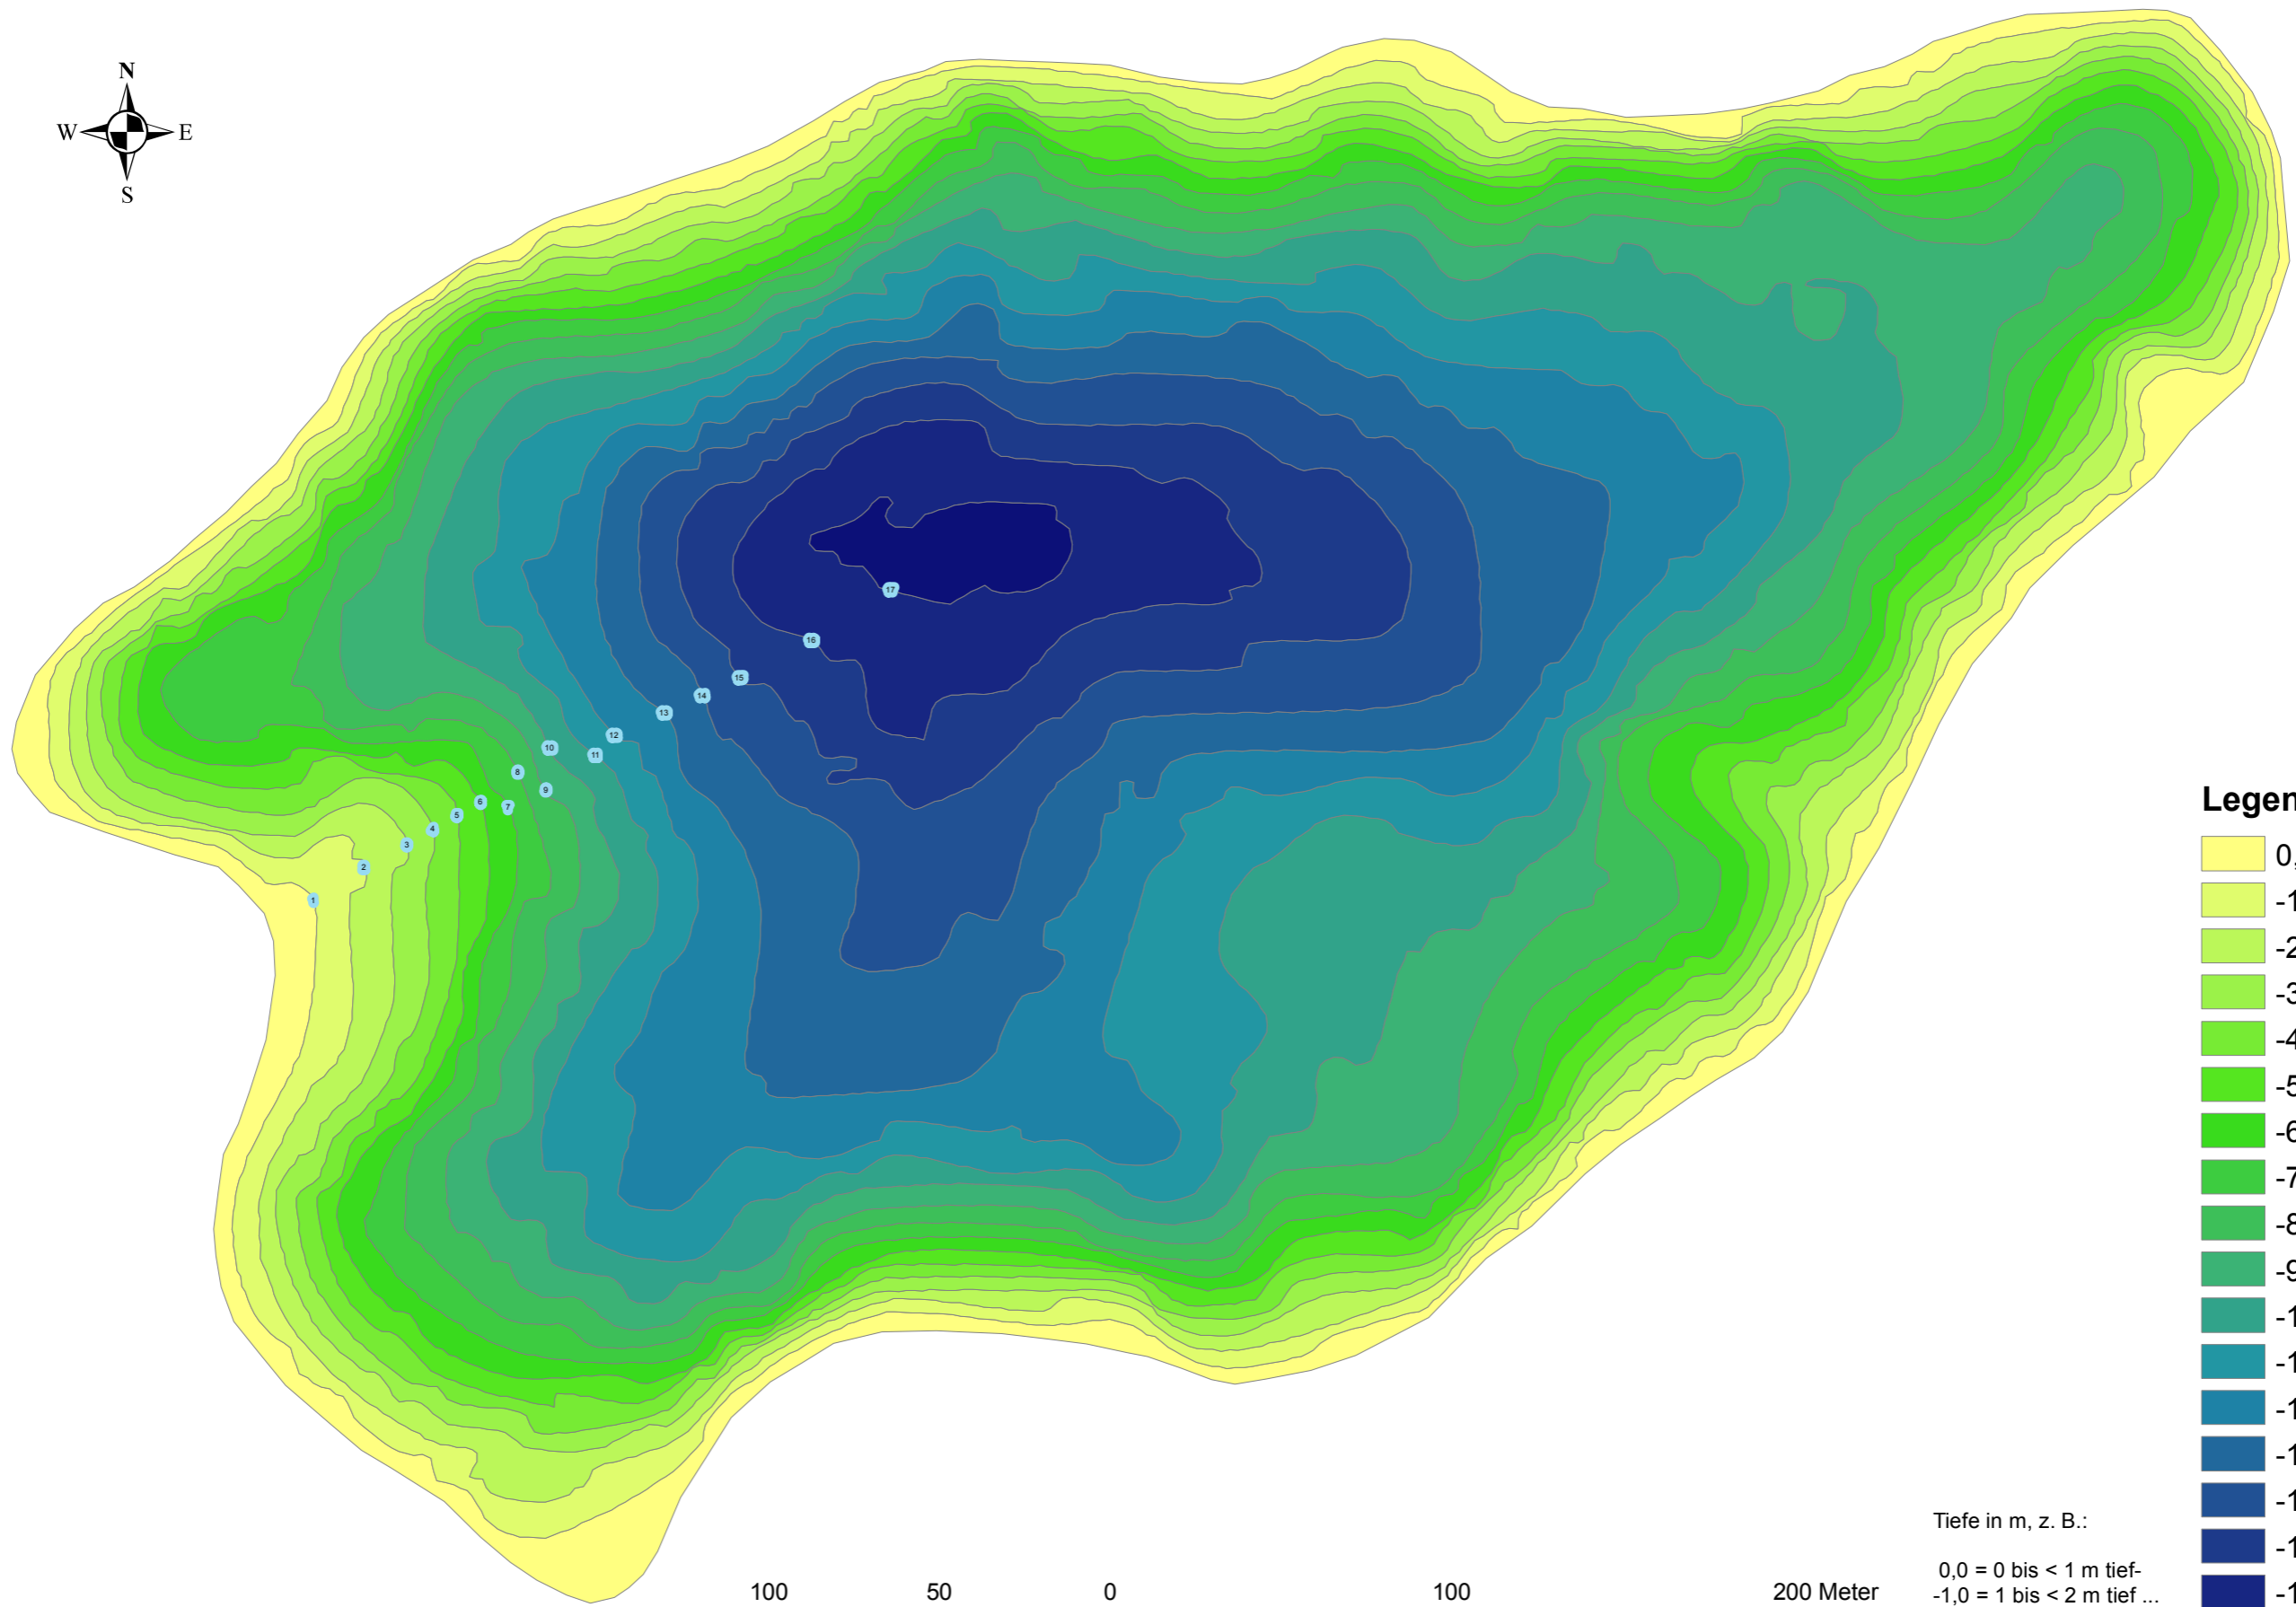

Trünnensee

Legende

| |
|-------|
| 0,0 |
| -1,0 |
| -2,0 |
| -3,0 |
| -4,0 |
| -5,0 |
| -6,0 |
| -7,0 |
| -8,0 |
| -9,0 |
| -10,0 |
| -11,0 |
| -12,0 |
| -13,0 |
| -14,0 |
| -15,0 |
| -16,0 |
| -17,0 |

Tiefe in m, z. B.:
0,0 = 0 bis < 1 m tief-
-1,0 = 1 bis < 2 m tief ...
Maximaltiefe: 17,50 m