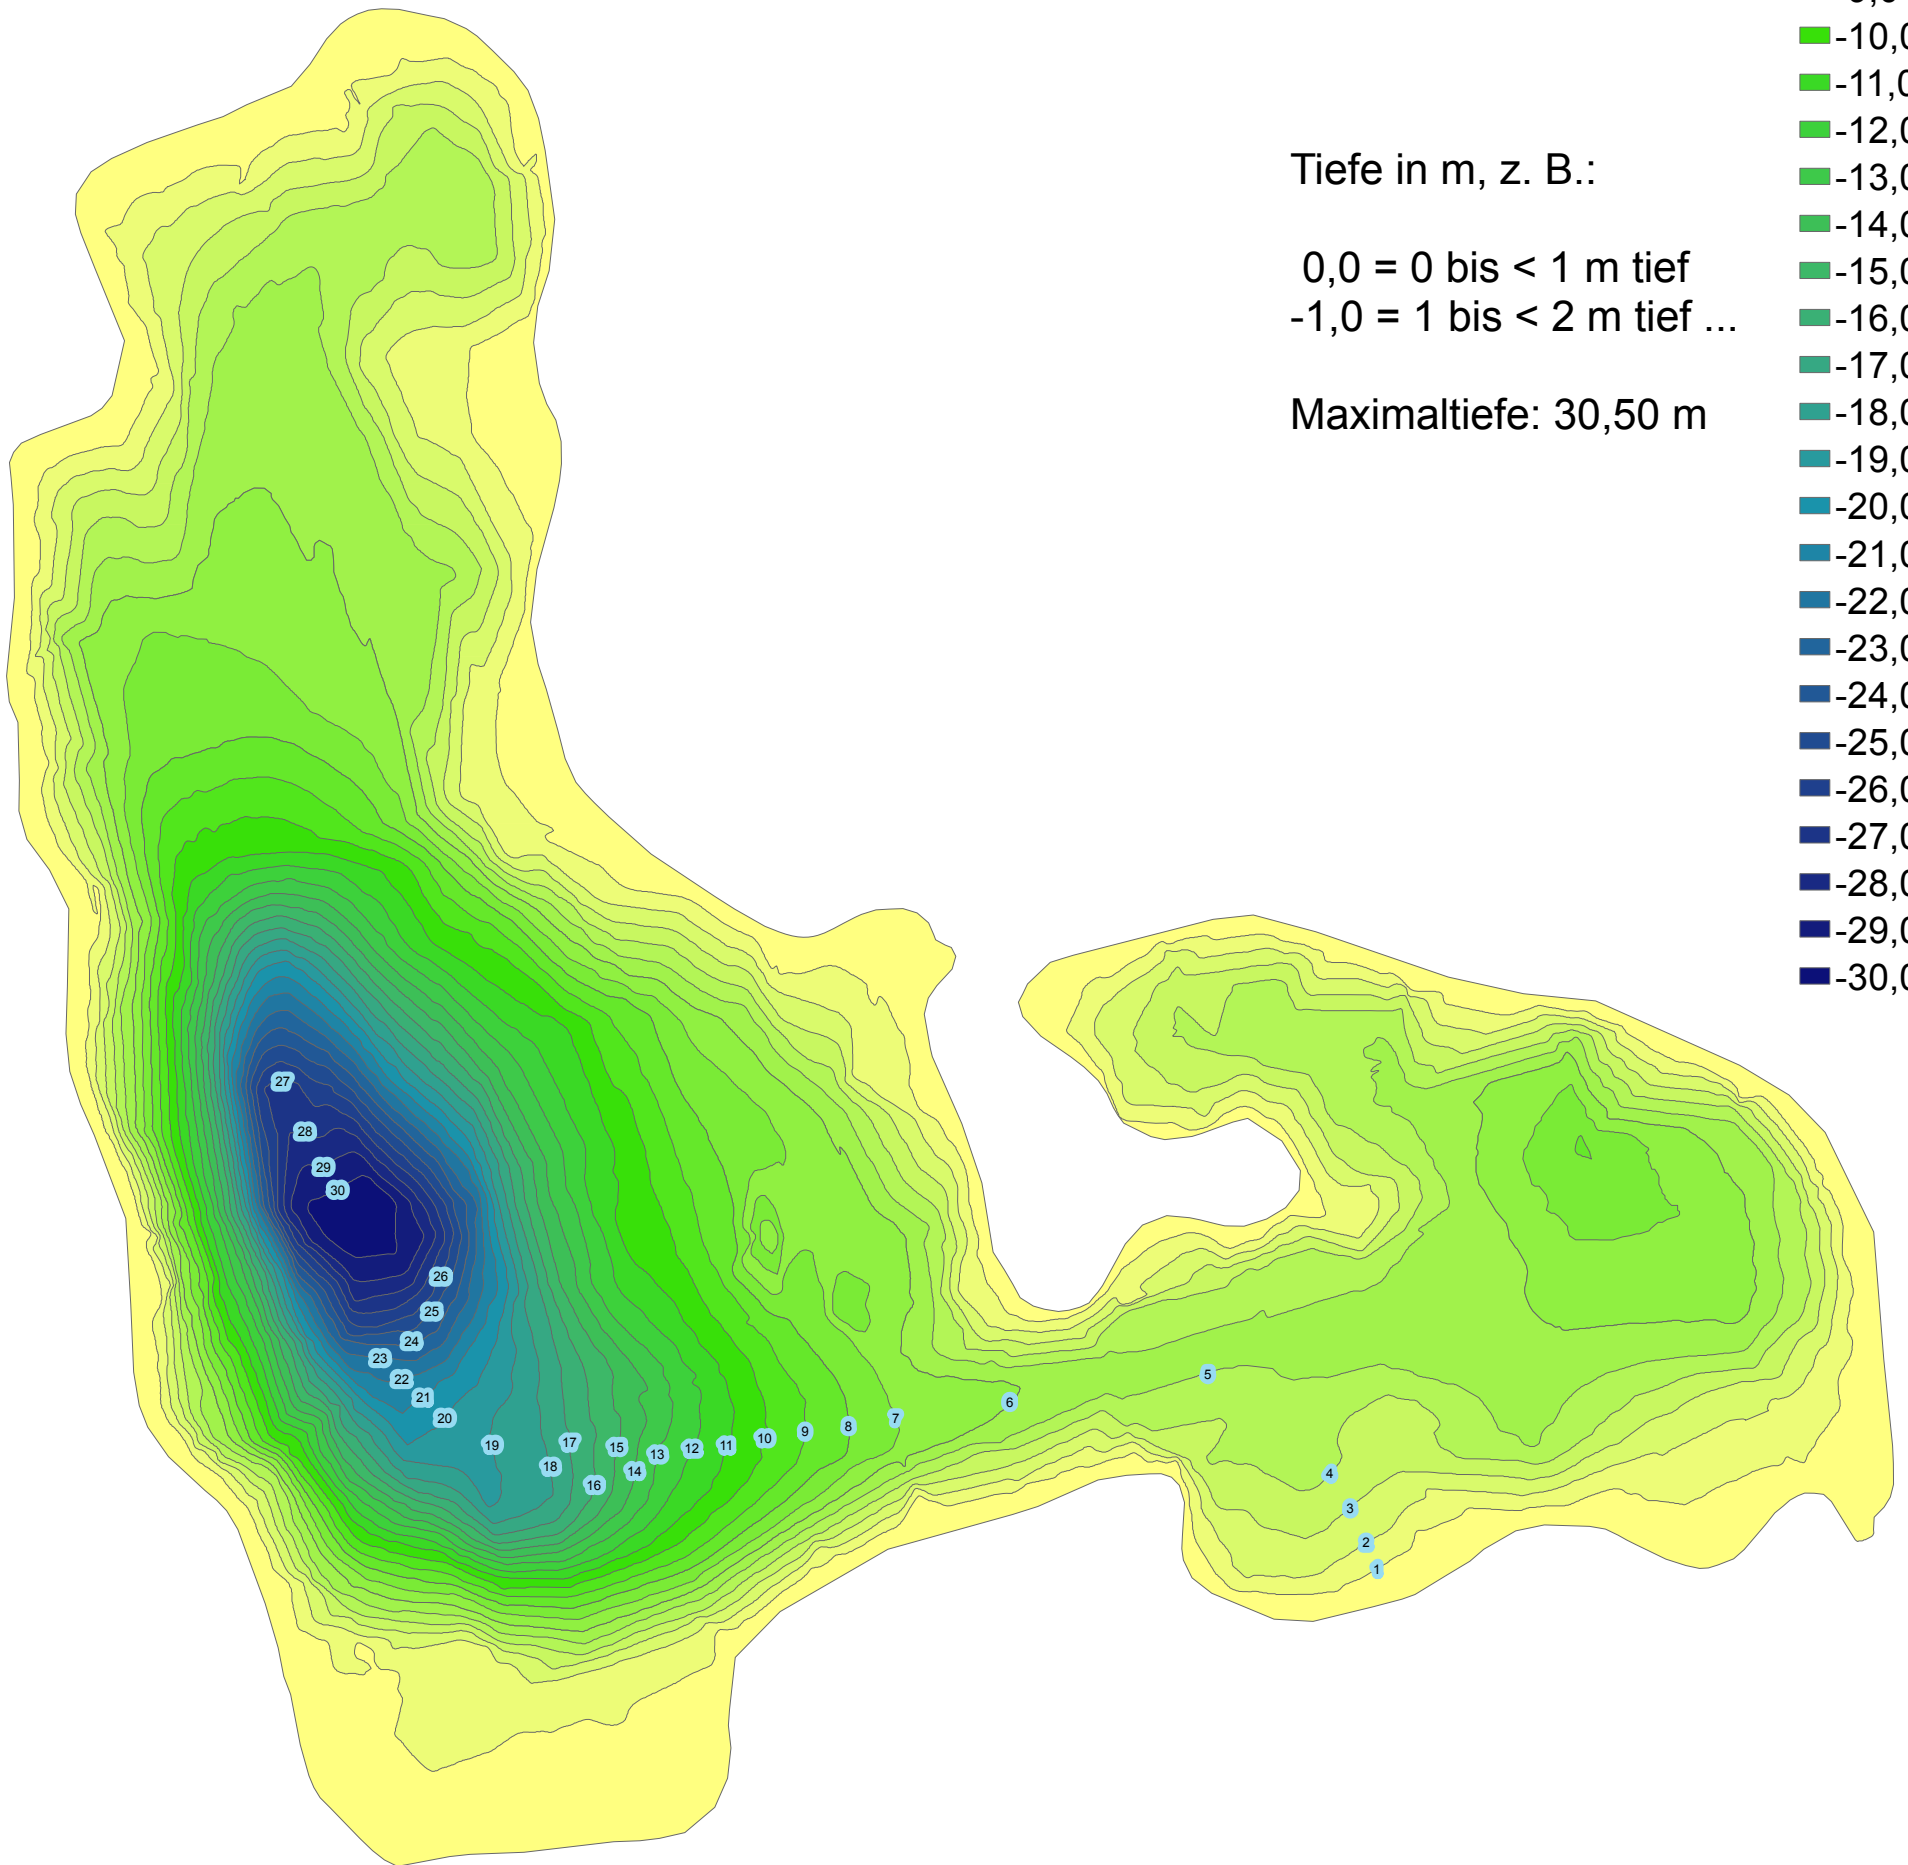

# Dabelower See

## Legende

- 0,0
- 1,0
- 2,0
- 3,0
- 4,0
- 5,0
- 6,0
- 7,0
- 8,0
- 9,0
- 10,0
- 11,0
- 12,0
- 13,0
- 14,0
- 15,0
- 16,0
- 17,0
- 18,0
- 19,0
- 20,0
- 21,0
- 22,0
- 23,0
- 24,0
- 25,0
- 26,0
- 27,0
- 28,0
- 29,0
- 30,0

Tiefe in m, z. B.:

0,0 = 0 bis < 1 m tief  
-1,0 = 1 bis < 2 m tief ...

Maximaltiefe: 30,50 m

600

300

0

600 Meter