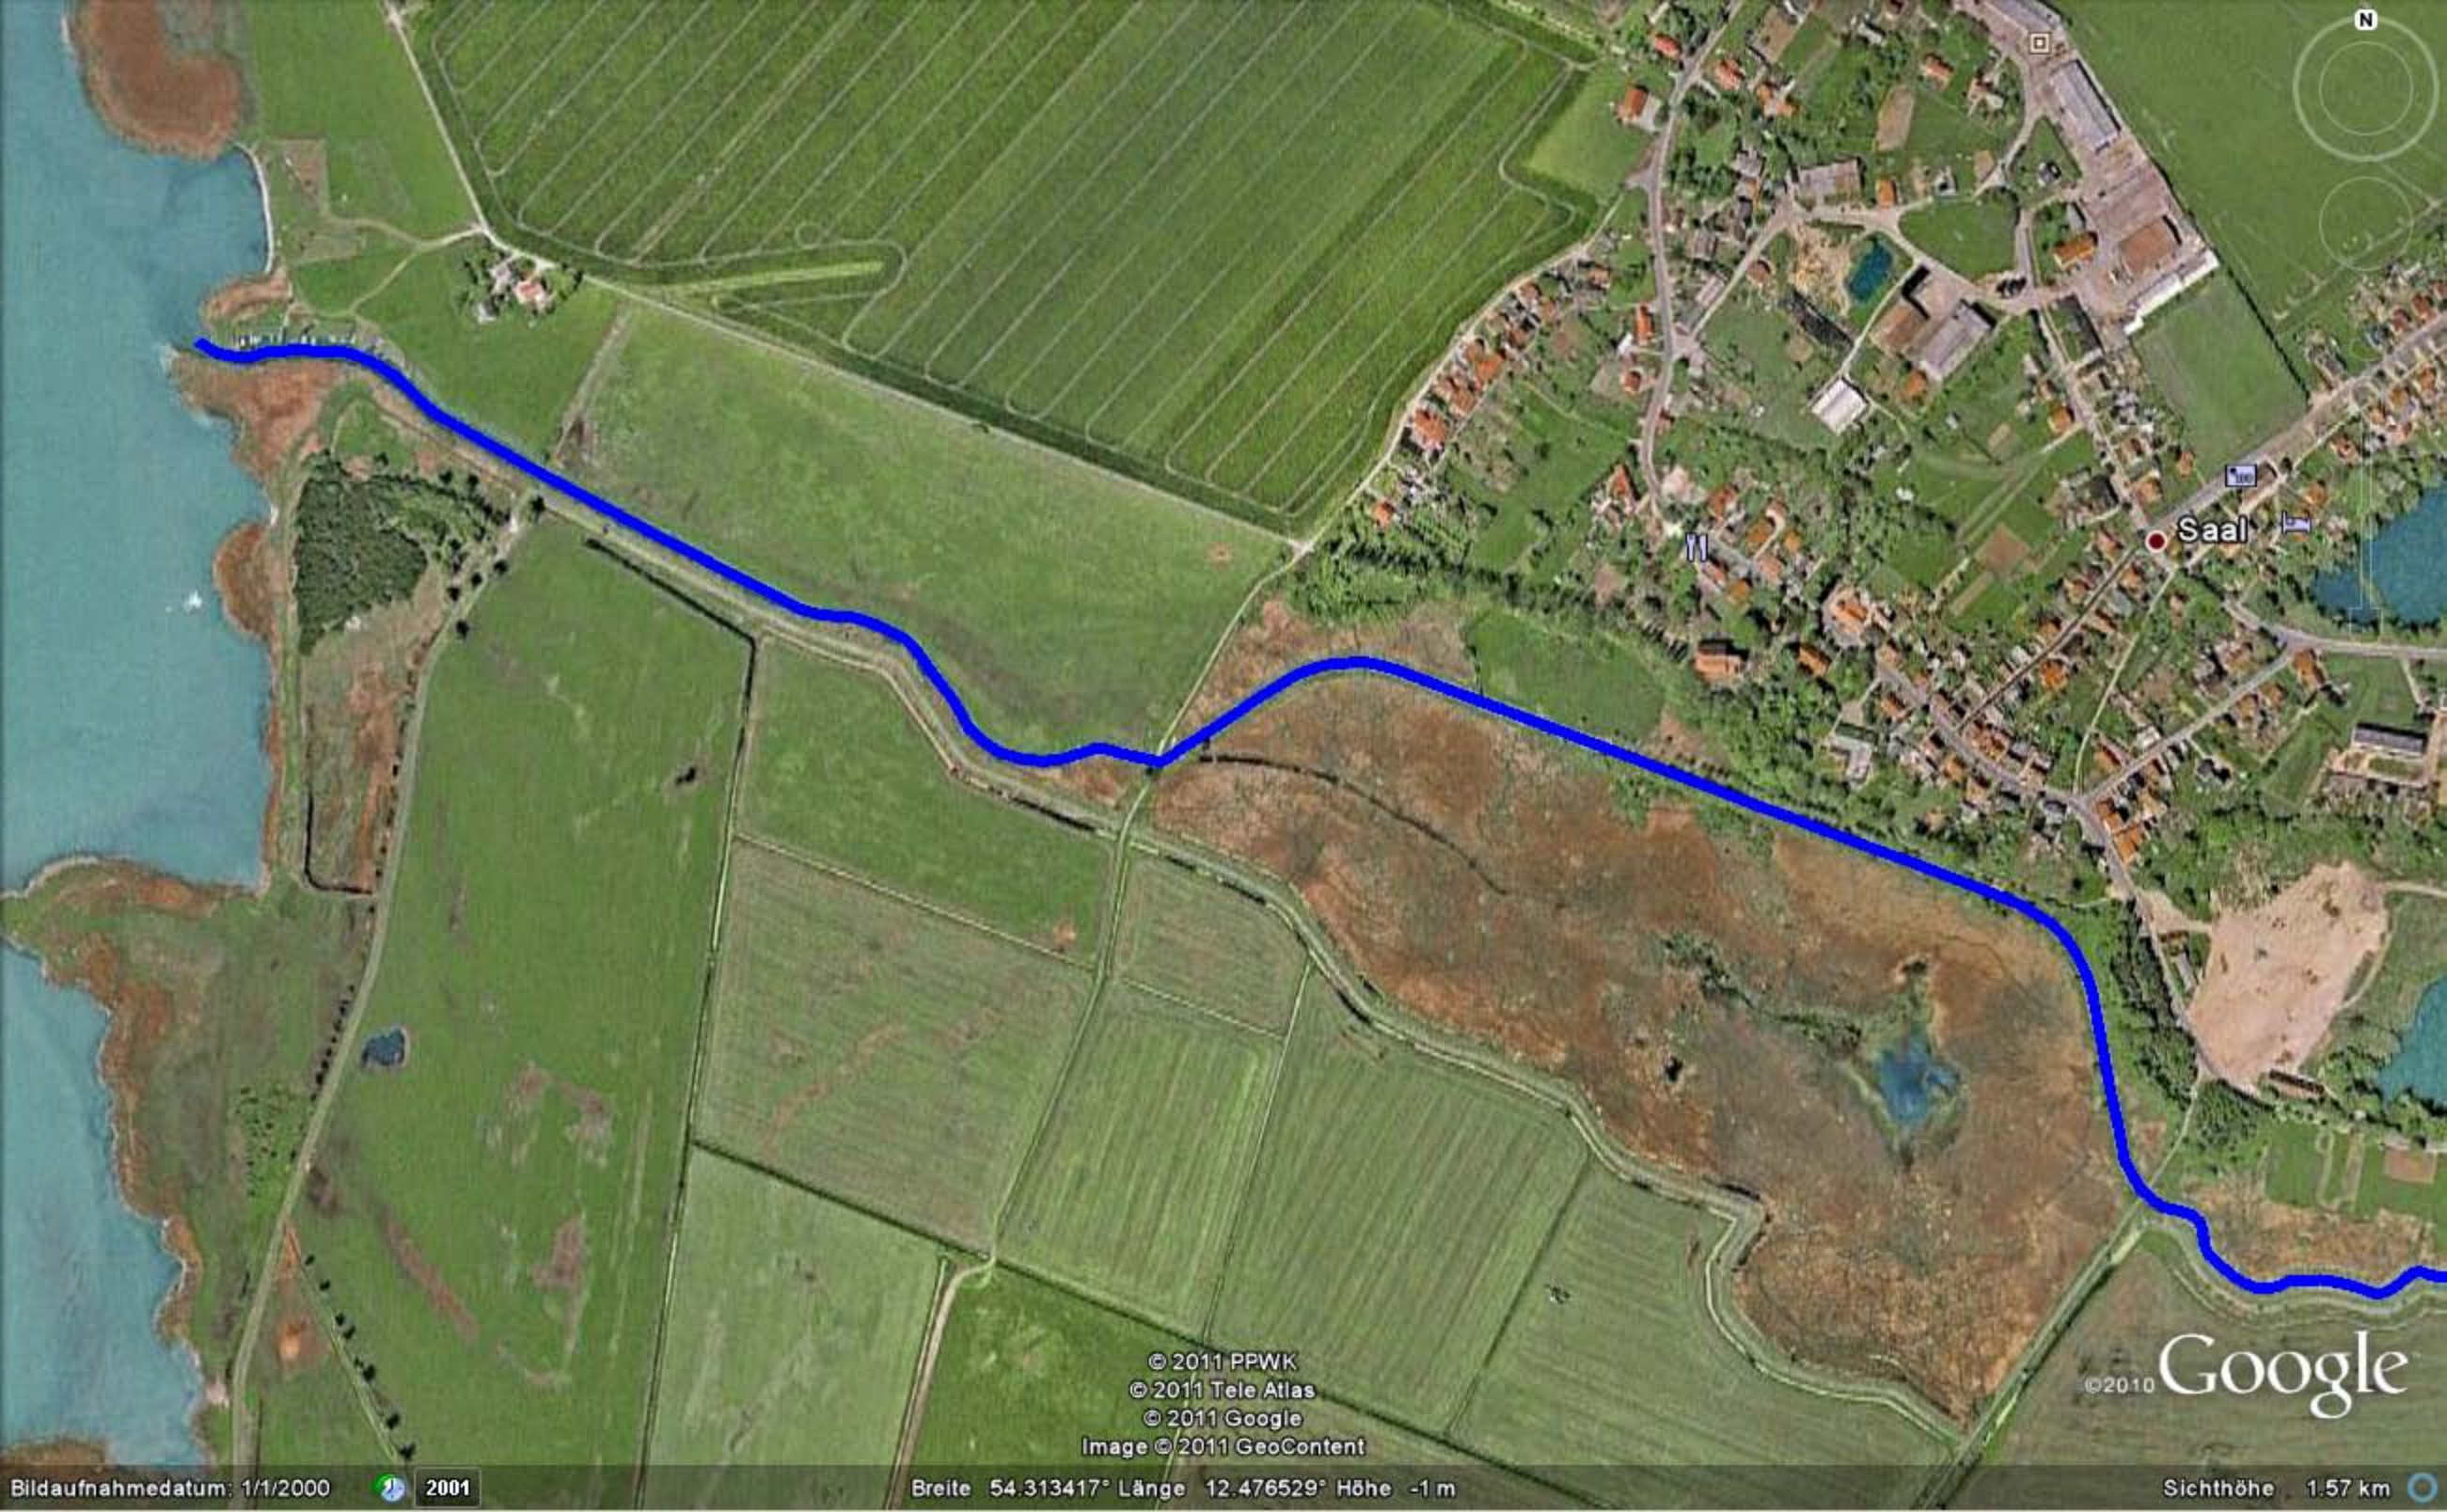

© 2011 PPWK

© 2011 Tele Atlas

© 2011 Google

Image © 2011 GeoContent

© 2010 Google

© 2011 PPWK
© 2011 Tele Atlas
© 2011 Google
Image © 2011 GeoContent

© 2010 Google

Bildaufnahmedatum: 1/1/2000

2001

Breite 54.303356° Länge 12.521346° Höhe 0 m

Sichthöhe 1.57 km

Saal

5022 Saaler Bach

© 2011 PPWK
© 2011 Tele Atlas
© 2011 Google
Image © 2011 GeoContent

Google

Saal

© 2011 PPWK
© 2011 Tele Atlas
© 2011 Google
Image © 2011 GeoContent

©2010 Google